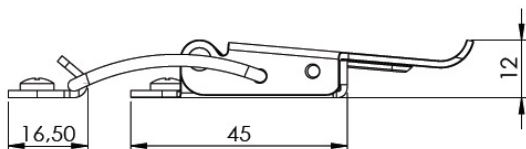

PRODUCT SHEET

Description:

Table Catch #22, Steel, Black, (1 Set = 1 x Toggle + 1 x Hook)

Item number:

24.02.999-1

Units	Box	Carton	HS Code	Barcode
Set	100	600	8302420090	

5704866500746

Notice:
All measurements are guidelines.