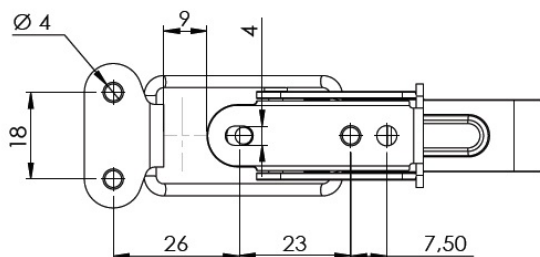

PRODUCT SHEET

Description:

Table Catch #22, Steel, Black, (1 Set = 1 x Toggle + 1 x Hook)

Item number:

24.02.999-1

Units	Box	Carton	HS Code	Barcode
Set	100	600	8302420090	

5704866500746

Notice:
All measurements are guidelines.