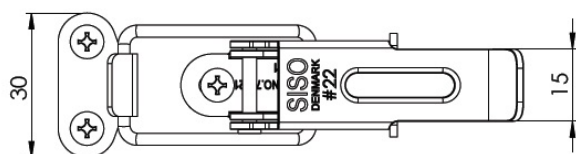

PRODUCT SHEET

Description:

Table Catch #22, Steel, Black, (1 Set = 1 x Toggle + 1 x Hook)

Item number:

24.02.999-1

Units	Box	Carton	HS Code	Barcode
Set	100	600	8302420090	

5704866500746

Notice:
All measurements are guidelines.